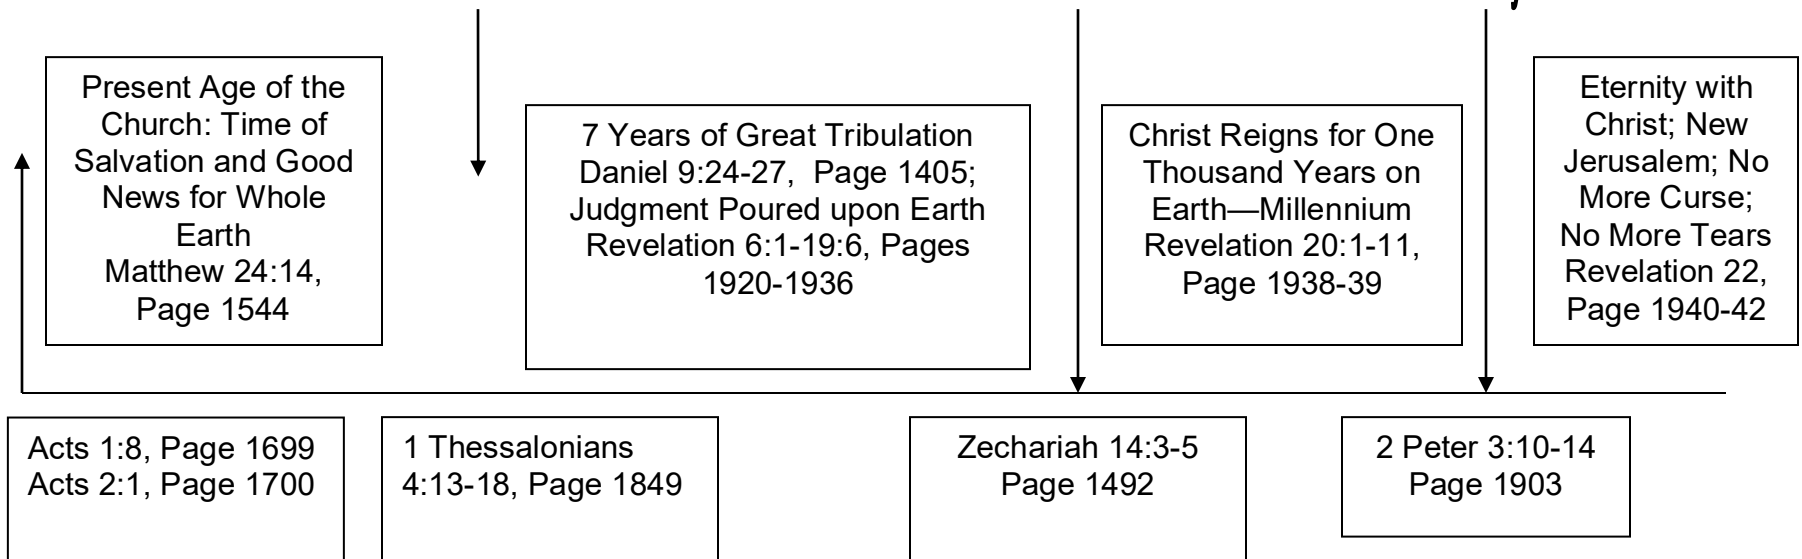

**Christ Goes To Heaven  
Church Age Begins  
at Pentecost**

**Clouds Resurrection  
Christ to the Clouds  
Believers Resurrected**

**Second Coming of Christ  
Returns to Mount of Olives  
Sets Up Physical Kingdom**

**New Heavens and New Earth  
Old Heaven and Earth Pass Away  
Fire Destroys World**

Note of Time: One year equals 360 days. Compare 1260 Days (Revelation 12:6, Page 1927; Revelation 11:3, Page 1926) = 42 months (Revelation 11:2, Page 1926, Revelation 13:5, Page 1928) = Times, Time and ½ Time (Daniel 7:25, Page 1401; Daniel 12:7 and 12:14, Page 1411-12)= ½ Week (Daniel 9:27, Page 1406).